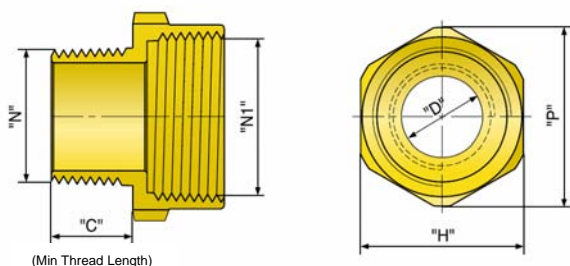

## Applications

- Flameproof Exd and Increased Safety Exe
- For connection between cable entry devices having dissimilar threads
- Male and female threads, both Metric and NPT
- Certificate Nos : Baseefa 09ATEX0188X  
IEC Ex: IECEx BAS 09.0090X

Gland Thread Size (NPT)	Part No	Thread size (NPT)		Hexagon Dimensions		"D"	Min, Thread Length "C"
		N1 (Female)	N (Male)	"H"	"P"		
NPT 3/4"	ABAD-N3412	3/4"	1/2"	32	35	14.5	15.5
NPT 1"	ABAD-N3112	1"	1/2"	40	44	14.5	15.5
	ABAD-N134		3/4"			20.0	16
NPT 1 1/4"	ABAD-N11434	1 1/4"	3/4"	45.8	51.2	20.2	16
	ABAD-N1141		1"			26.5	20
NPT 1 1/2"	ABAD-N1121	1 1/2"	1"	45.8	51.2	26.5	20
	ABAD-N12114		1 1/4"			32.5	20
NPT 2"	ABAD-N2114	2"	1 1/4"	65	72	32.5	20
	ABAD-N2112		1 1/2"			42.5	20.5
NPT 2 1/2"	ABAD-N212112	2 1/2"	1 1/2"	80	89.5	42.5	20.5
	ABAD-N2122		2"			54.5	21
NPT 3"	ABAD-N32	3"	2"	100	110	54.5	21
	ABAD-N3212		2 1/2"			65.4	32
NPT 4"	ABAD-N4212	4"	2 1/2"	125	137	65.4	32
	ABAD-N43		3"			68.4	33.5

Gland Thread Size (Metric)	Part No	Thread size (NPT)		Hexagon Dimensions		"D"	Min, Thread Length "C"
		N1 (Female)	N (Male)	"H"	"P"		
M20	ABAD-M2016	M20X1.5	M16X1.5	24	26.8	11	15
M25	ABAD-M2516	M25X1.5	M16X1.5	30	33.5	11	
	ABAD-M2520		M20X1.5			15	
M32	ABAD-M3216	M32X1.5	M16X1.5	36	40.5	11	
	ABAD-M3220		M20X1.5			15	
	ABAD-M3225		M25X1.5			20.2	
M40	ABAD-M4020	M40X1.5	M20X1.5	45.8	51.2	15	
	ABAD-M4025		M25X1.5			20.2	
	ABAD-M4032		M32X1.5			26.5	
M50	ABAD-M5025	M50X1.5	M25X1.5	55	61.5	20.2	
	ABAD-M5032		M32X1.5			26.5	
	ABAD-M5040		M40X1.5			32.5	
M63	ABAD-M6332	M63X1.5	M32X1.5	70	77	26.5	
	ABAD-M6340		M40X1.5			32.5	
	ABAD-M6350		M50X1.5			44.5	
M75	ABAD-M7540	M75X1.5	M40X1.5	80	88.5	32.5	
	ABAD-M7550		M50X1.5			44.5	
	ABAD-M7563		M63X1.5			56.5	
M85	ABAD-M8550	M85X1.5	M50X1.5	90	99	44.5	
	ABAD-M8563		M63X1.5			56.5	
	ABAD-M8575		M75X1.5			68.3	