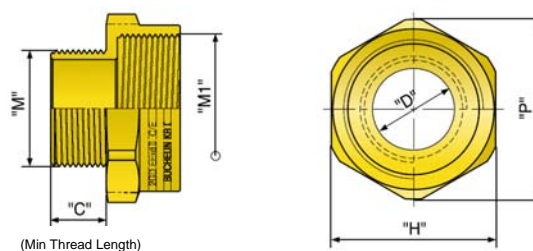

## Applications

- Flameproof Exd and Increased Safety Exe
- For connection between cable entry devices having dissimilar threads
- Male and female threads, both Metric and NPT
- Certificate Nos : Baseefa 09ATEX0188X  
IEC Ex: IECEx BAS 09.0090X

Gland Thread Size (NPT)	Part No	Thread size (NPT)		Hexagon Dimensions		"D"	Min, Thread Length "C"
		N1 (Female)	N (Male)	"H"	"P"		
NPT 3/4"	ABAD-N3412	3/4"	1/2"	32	35	14.5	15.5
NPT 1"	ABAD-N3112	1"	1/2"	40	44	14.5	15.5
	ABAD-N134		3/4"			20.0	16
NPT 1 1/4"	ABAD-N11434	1 1/4"	3/4"	45.8	51.2	20.2	16
	ABAD-N1141		1"			26.5	20
NPT 1 1/2"	ABAD-N1121	1 1/2"	1"	45.8	51.2	26.5	20
	ABAD-N12114		1 1/4"			32.5	20
NPT 2"	ABAD-N2114	2"	1 1/4"	65	72	32.5	20
	ABAD-N2112		1 1/2"			42.5	20.5
NPT 2 1/2"	ABAD-N212112	2 1/2"	1 1/2"	80	89.5	42.5	20.5
	ABAD-N2122		2"			54.5	21
NPT 3"	ABAD-N32	3"	2"	100	110	54.5	21
	ABAD-N3212		2 1/2"			65.4	32
NPT 4"	ABAD-N4212	4"	2 1/2"	125	137	65.4	32
	ABAD-N43		3"			68.4	33.5

Gland Thread Size (Metric)	Part No	Thread size (NPT)		Hexagon Dimensions		"D"	Min, Thread Length "C"
		N1 (Female)	N (Male)	"H"	"P"		
M20	ABAD-M2016	M20X1.5	M16X1.5	24	26.8	11	15
M25	ABAD-M2516	M25X1.5	M16X1.5	30	33.5	11	
	ABAD-M2520		M20X1.5			15	
M32	ABAD-M3216	M32X1.5	M16X1.5	36	40.5	11	
	ABAD-M3220		M20X1.5			15	
	ABAD-M3225		M25X1.5			20.2	
M40	ABAD-M4020	M40X1.5	M20X1.5	45.8	51.2	15	
	ABAD-M4025		M25X1.5			20.2	
	ABAD-M4032		M32X1.5			26.5	
M50	ABAD-M5025	M50X1.5	M25X1.5	55	61.5	20.2	
	ABAD-M5032		M32X1.5			26.5	
	ABAD-M5040		M40X1.5			32.5	
M63	ABAD-M6332	M63X1.5	M32X1.5	70	77	26.5	
	ABAD-M6340		M40X1.5			32.5	
	ABAD-M6350		M50X1.5			44.5	
M75	ABAD-M7540	M75X1.5	M40X1.5	80	88.5	32.5	
	ABAD-M7550		M50X1.5			44.5	
	ABAD-M7563		M63X1.5			56.5	
M85	ABAD-M8550	M85X1.5	M50X1.5	90	99	44.5	
	ABAD-M8563		M63X1.5			56.5	
	ABAD-M8575		M75X1.5			68.3	